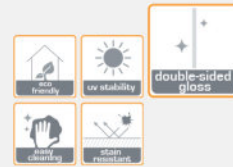

mirror series

material origin: **Germany**

The series features two lines, **MIRROR brilliant** high-gloss acrylic surfaces and **MIRROR crystal** glass-design surfaces.

mirror - brilliant

price index: $$$