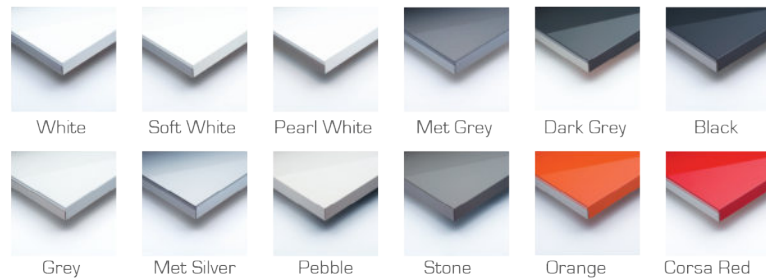

Demetra is proud to present our **DIAMOND** series, the very best **SCRATCH-RESISTANT** high-gloss acrylic surface!

scratch resistant

- extreme high-gloss finish – an impressive 90% gloss level is reflected off the perfectly smooth surface creating a mirror-effect.
- scratch-resistant – top hardcoat layer developed to be the most scratch-resistant acrylic.
- carb certified phase II MDF core.