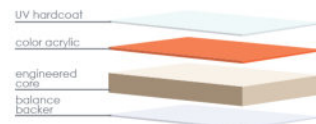

Demetra is proud to present our **DIAMOND** series, the very best **SCRATCH-RESISTANT** high-gloss acrylic surface!

scratch resistant

- extreme high-gloss finish – an impressive 90% gloss level is reflected off the perfectly smooth surface creating a mirror-effect.
- scratch-resistant – top hardcoat layer developed to be the most scratch-resistant acrylic.
- carb certified phase II MDF core.