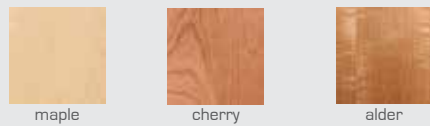

aries series

We offer three wood veneer species: maple veneer, cherry veneer and alder veneer, with two finish types: clear, stain, and over 20 finish color options.

All doors can be custom made to order with specific desired veneer species, finish type and color.

customize door

Step 1: Pick your wood veneer species

Step 2: Pick your finish

shinnoki series

material origin: Belgium  price index: \$\$\$

Shinnoki prefinished panels are made of a top layer of veneer, with a high quality MDF core. This range of wood veneer panels does not need any further finishing.