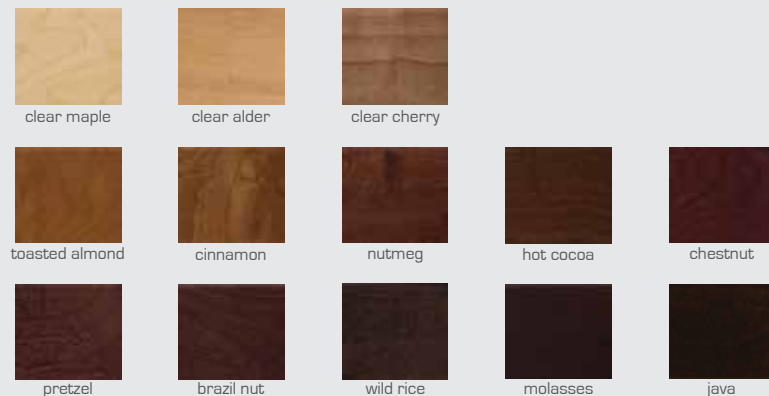

aries series

We offer three wood veneer species: maple veneer, cherry veneer and alder veneer, with two finish types: clear, stain, and over 20 finish color options.

All doors can be custom made to order with specific desired veneer species, finish type and color.

customize door

Step 1: Pick your wood veneer species

Step 2: Pick your finish

shinnoki series

material origin: Belgium  price index: \$\$\$

Shinnoki prefinished panels are made of a top layer of veneer, with a high quality MDF core. This range of wood veneer panels does not need any further finishing.

- »»» prefinished real wood veneer
- »»» well managed forest, FSC® certified
- »»» consistent colors and quality thanks to the mixmatch technique

edge band option:

Double-sided

Shinnoki panels are finished the same on both sides with the Shinnoki design and protection technology.

A genuine wood top layer

The top layer of Shinnoki is a sheet of real wood veneer, assembled according to our unique mixmatch technique. The surface is gently brushed, stained and lacquered with a soft-touch acrylate urethane lacquer. The result is a pleasant touching surface where the protection, the natural feel and exclusive appearance of the wood are well-balanced.