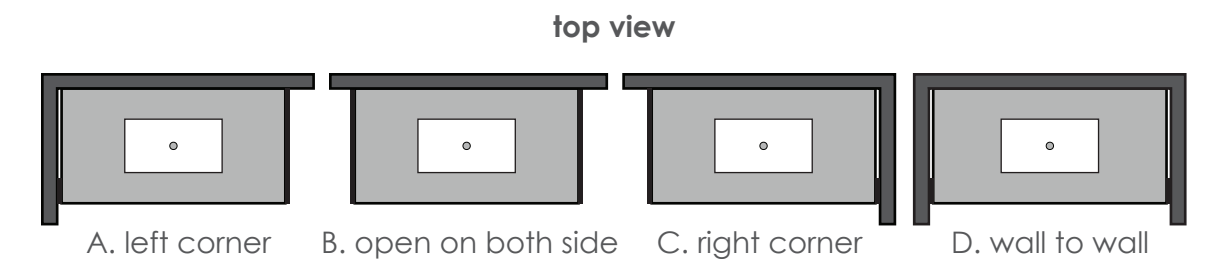

- INTEGRATED VANITIES ☑
- INTEGRATED VANITIES WITH TOP FALSE PANEL ☑
- INTEGRATED VANITIES ☑

| | | |
|---|---|---|
| <p>W = WIDTH Available in 28.5" 31.5" 34.5"</p> | <p>W = WIDTH Available in 28.5" 31.5" 34.5"</p> | <p>W = WIDTH Available in 37.5" 40.5" 43.5"</p> |
|---|---|---|

- INTEGRATED VANITIES WITH TOP FALSE PANEL ☑
- INTEGRATED VANITIES ☑

| | |
|---|--|
| <p>W = WIDTH Available in 37.5" 40.5" 43.5"</p> | |
|---|--|

San Jose 408.436.8684
1743 Rogers Ave., San Jose, CA 95112
www.demetracabinetry.us

Dublin 925.282.8100
6715 Dublin Blvd, Dublin, CA 94568
info@demetracabinetry.com

European Inspired | American Made

Design your own vanity in 3 simple steps

step 1 select the type of vanity.

step 2 determine placement, width, and depth.