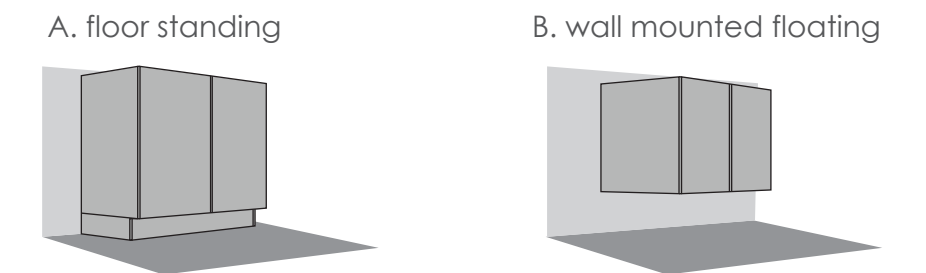

step 2 determine placement, width, and depth.